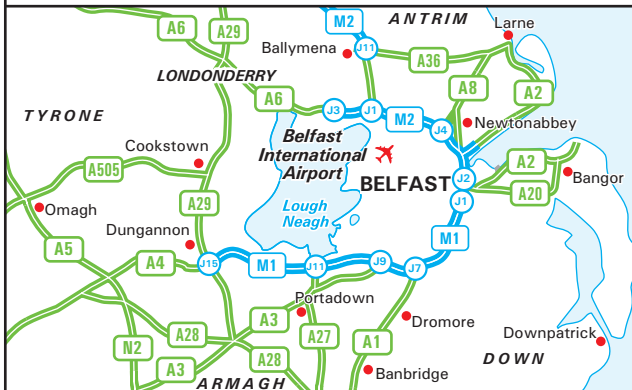

**Harland and Wolff  
Heavy Industries Limited  
Main Site  
Hamilton Road, Queen's Island  
Belfast BT3 9DU**

**Harland and Wolff  
Heavy Industries Limited  
Ship Repair Facility  
Queen's Road, Queen's Island  
Belfast BT3 9DU**

Tel +44 (0)2890 458456  
Fax +44 (0)2890 458515  
Web [www.harland-wolff.com](http://www.harland-wolff.com)

**From West (M2), West (M1/Westlink), the City Centre, Belfast International Airport**

- If approaching from these destinations follow signs for A2 Holywood, Bangor.
- On coming off the M3 fly-over after the Lagan Bridge, continue forward towards Bangor, then keep to the left hand lane and turn left at first set of traffic lights using the slip road (signposted Harbour Estate).
- Turn left at mini roundabout, which takes you into the Harbour Estate.
- Take the second exit at the next roundabout which leads you onto Hamilton Road.
- Continue ahead for 200 yards and the entrance to our main site is on the right hand side.

**From Belfast City Airport**

- Leave the airport turning right via the underpass onto the A2 following signs for Belfast City Centre.
- Continue for approx. 1 mile keep in the right hand lane, pass under the bridge and at the traffic lights turn right.
- Turn left at mini roundabout, which takes you into the Harbour Estate.
- Take the second exit at the next roundabout which leads you onto Hamilton Road.
- Continue ahead for 200 yards and the entrance to our main site is on the right hand side.